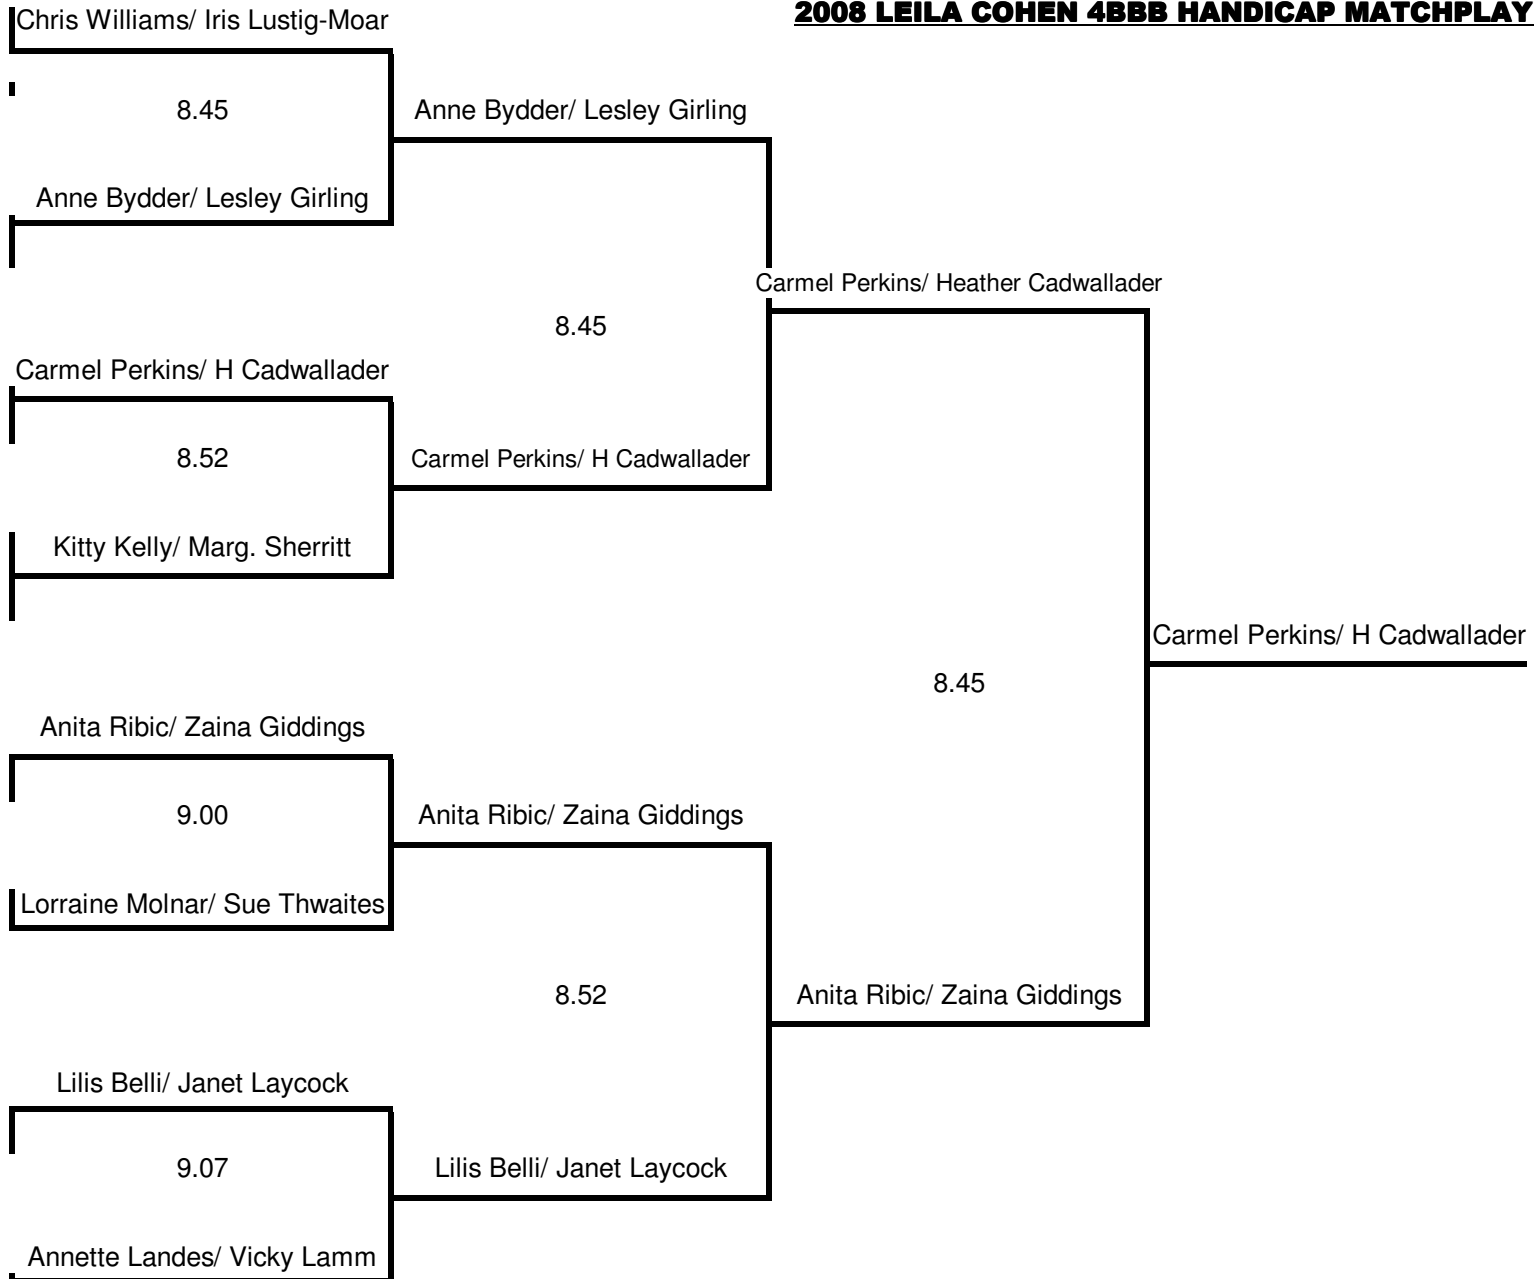

2008 LEILA COHEN 4BBB HANDICAP MATCHPLAY KNOCKOUT

Friday, August 22nd

Friday, August 29th

Friday, September 5th

Final - Friday 5th September